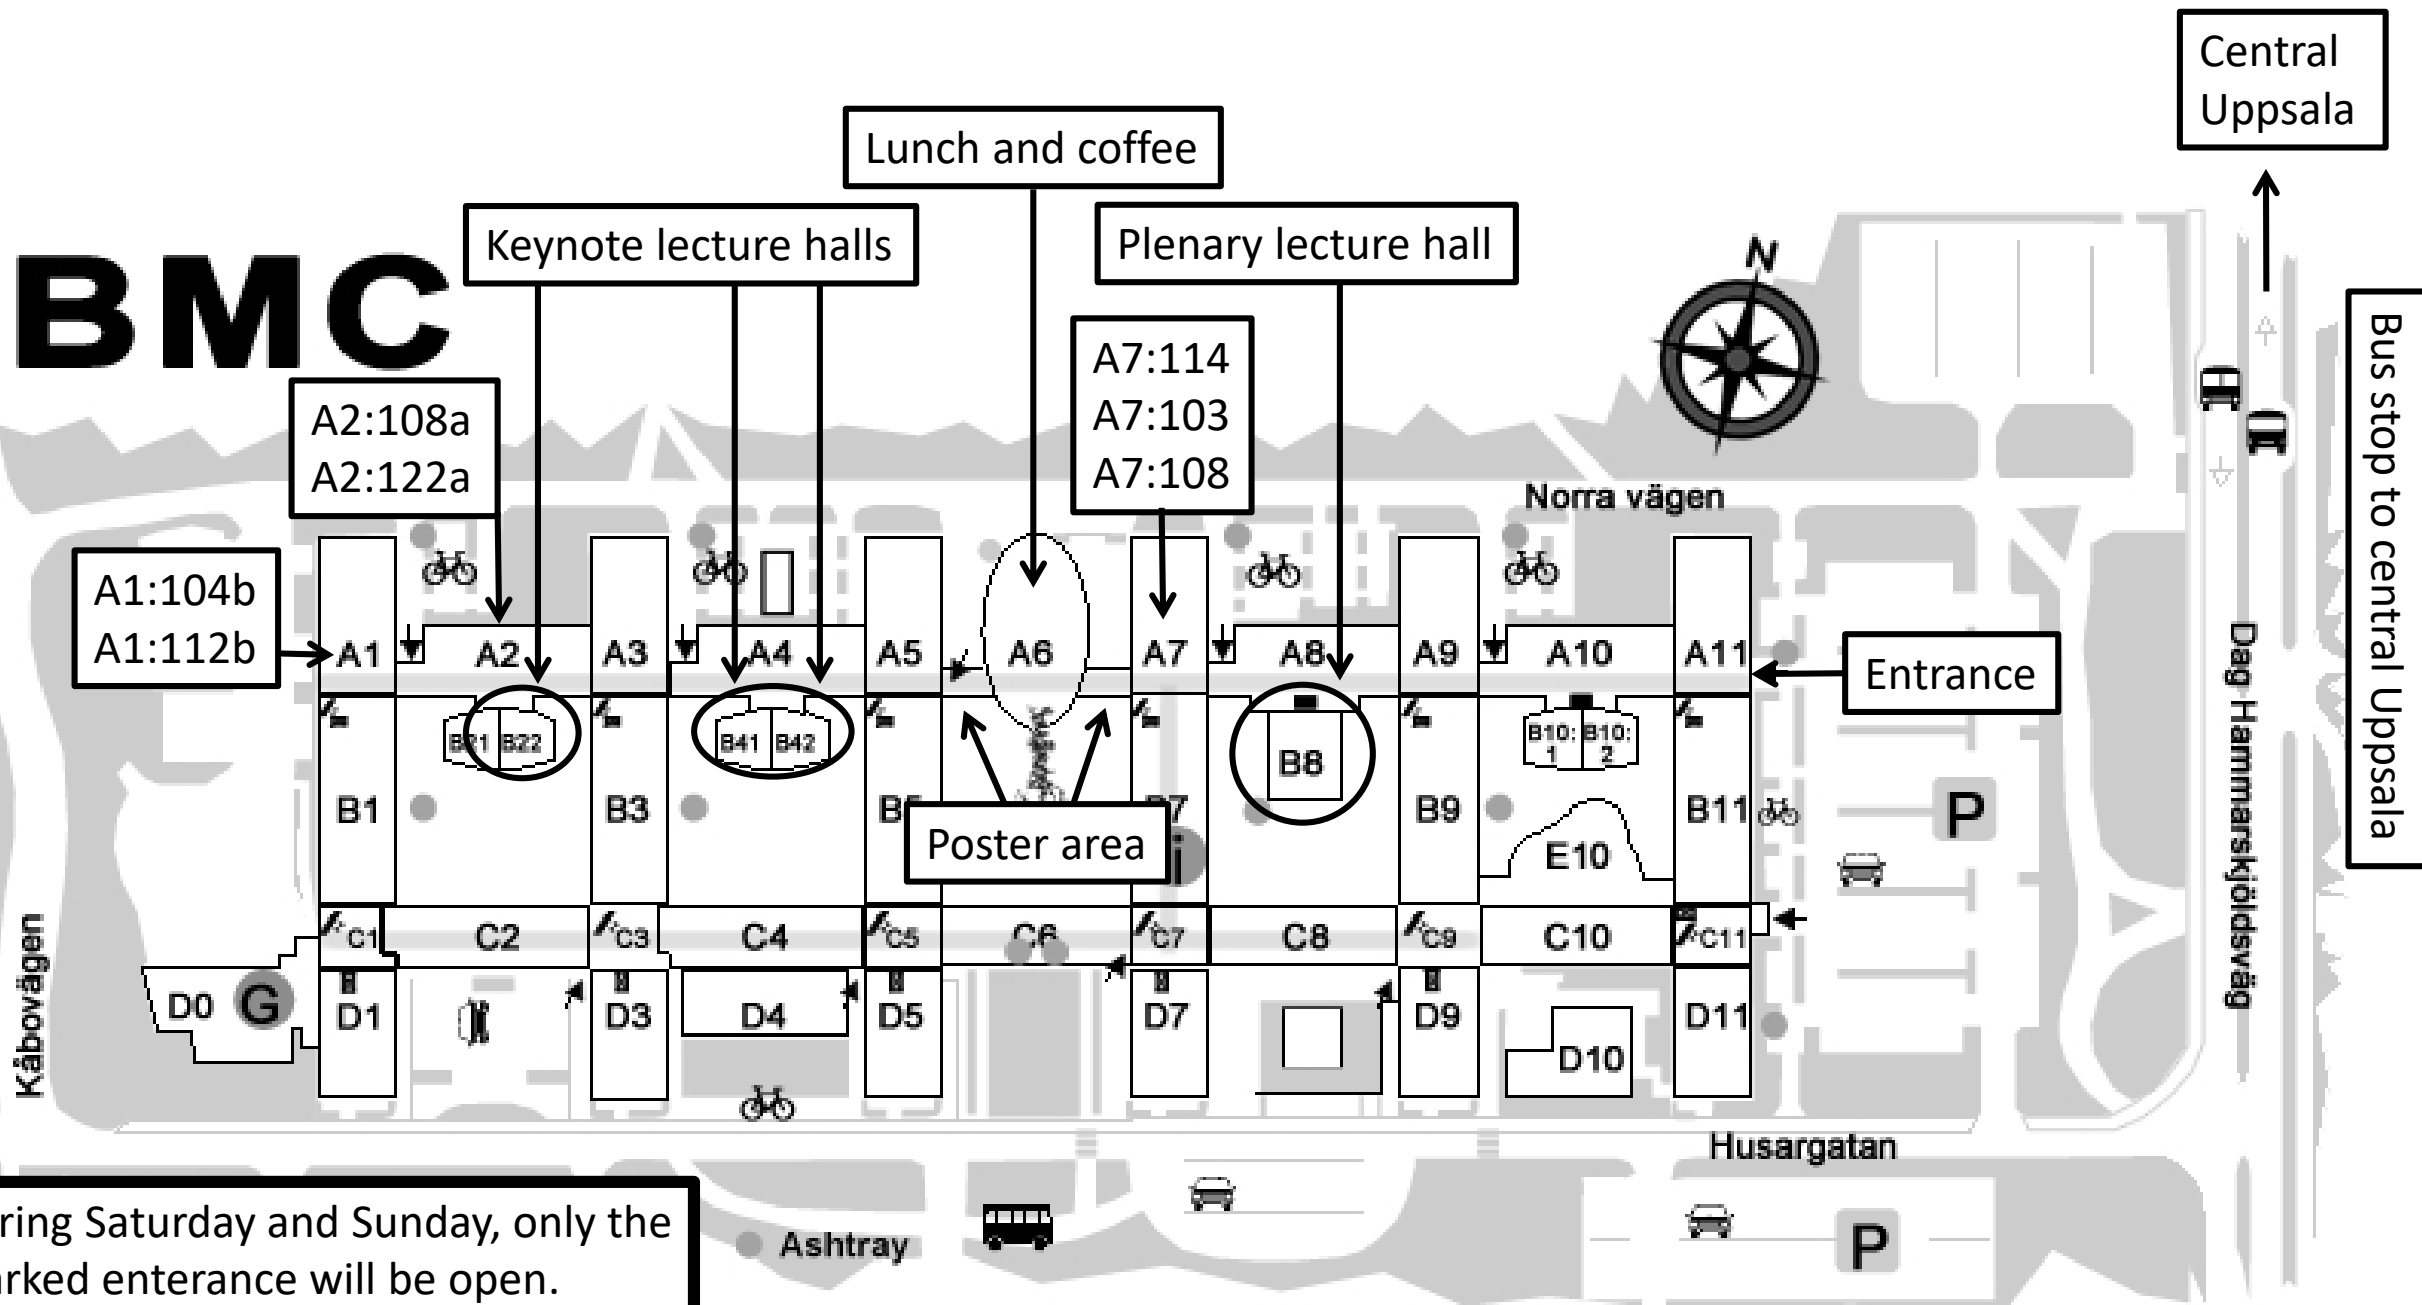

BMC

Lunch and coffee

Keynote lecture halls

Plenary lecture hall

A2:108a
A2:122a

A7:114
A7:103
A7:108

A1:104b
A1:112b

Entrance

Poster area

Central
Uppsala

Bus stop to central Uppsala

During Saturday and Sunday, only the marked entrance will be open.

Ashtray

Husargatan

Dag Hammarskjöldsväg

Kåbovägen

Norra vägen